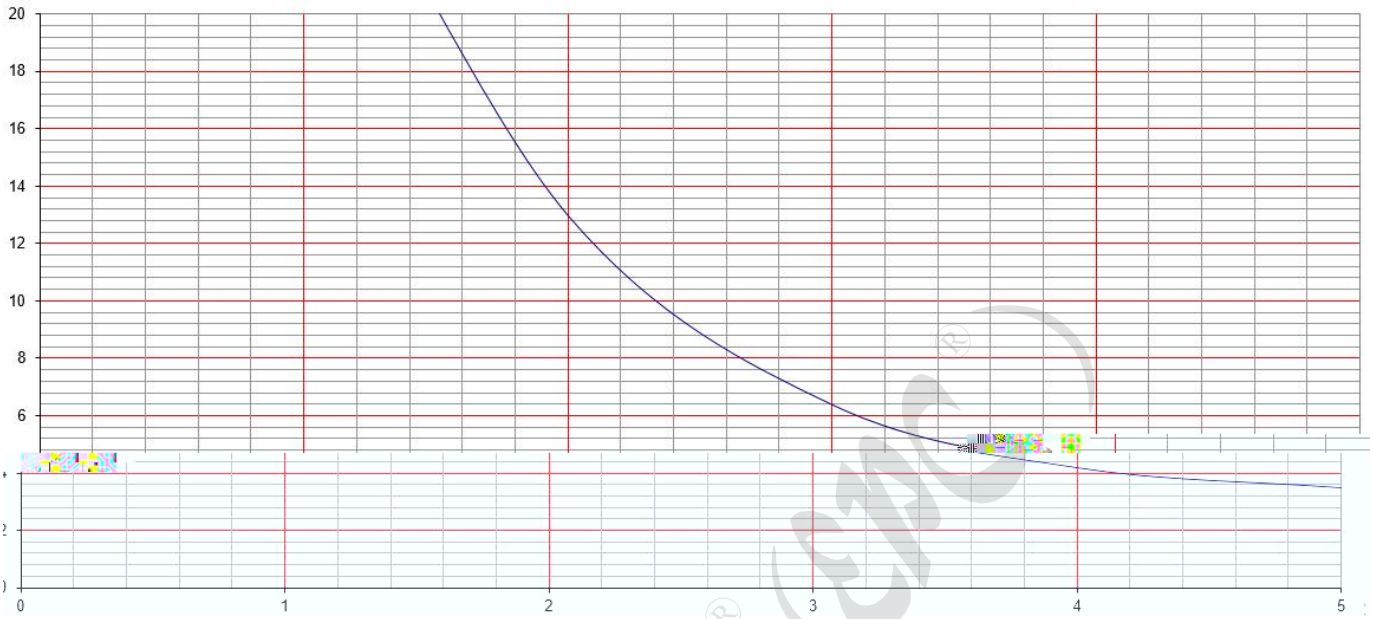

--	--

欧特大地科技集团

**TOP
50**

40 YEARS OF
BRITISH
INNOVATION 

2 1 3
YEAR YEAR YEAR
EXTENDED EXTENDED EXTENDED
WARRANT WARRANTY WARRANTY