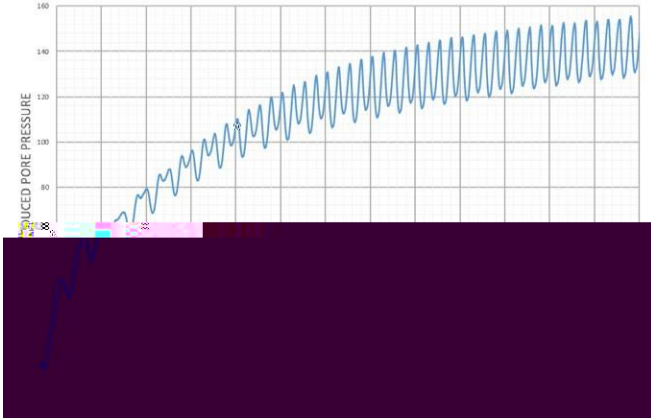

--	--

欧特大地科技集团

**TOP
50**

40 YEARS OF
BRITISH
INNOVATION 

2 1 3
YEAR YEAR YEAR
EXTENDED EXTENDED EXTENDED
WARRANT WARRANTY WARRANTY