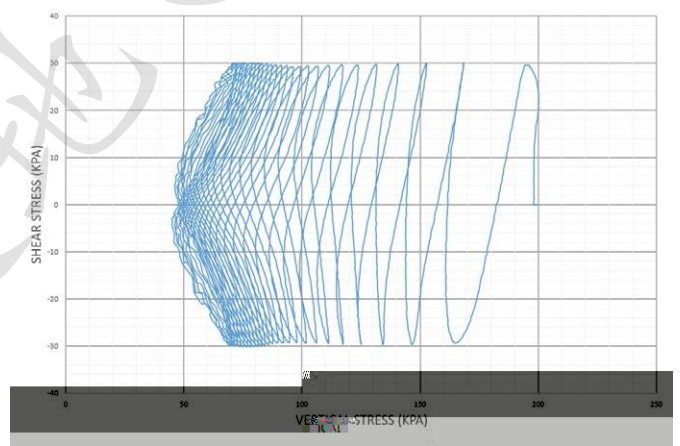

--	--

欧特大地科技集团

**TOP
50**

40 YEARS OF
BRITISH
INNOVATION 

2 1 3
YEAR YEAR YEAR
EXTENDED EXTENDED EXTENDED
WARRANT WARRANTY WARRANTY