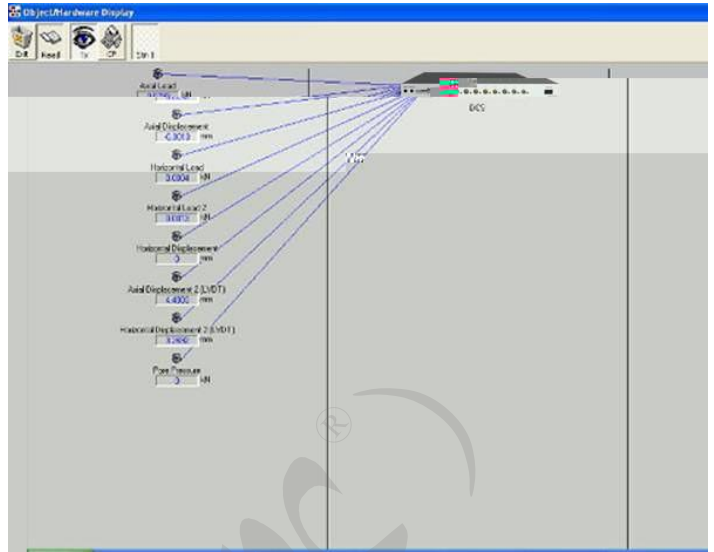

--	--

欧特大地科技集团

**TOP
50**

40 YEARS OF
BRITISH
INNOVATION 

2 1 3
YEAR YEAR YEAR
EXTENDED EXTENDED EXTENDED
WARRANT WARRANTY WARRANTY