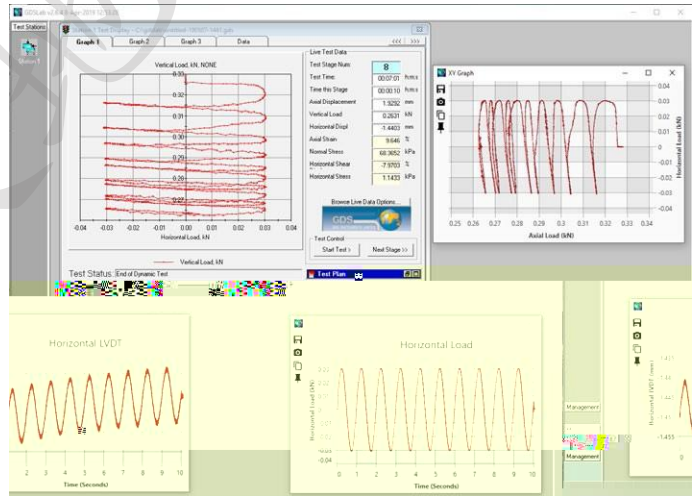

--	--

欧特大地科技集团

**TOP
50**

40 YEARS OF
BRITISH
INNOVATION 

2 1 3
YEAR YEAR YEAR
EXTENDED EXTENDED EXTENDED
WARRANT WARRANTY WARRANTY